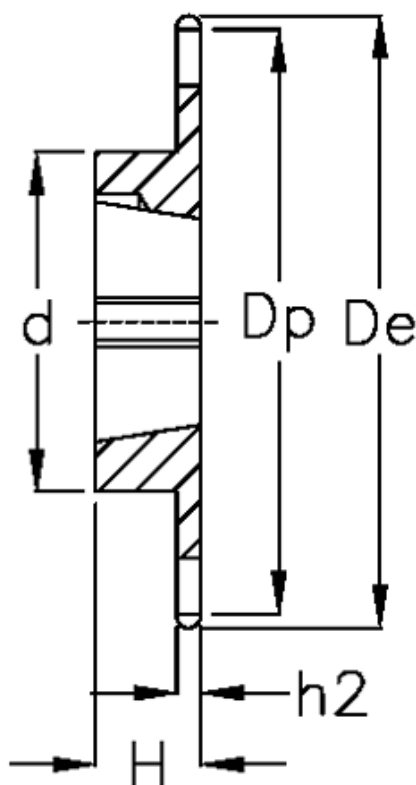

Article number: 616031007026

Description: Taperbored sprocket 12 B-1 Z=26 simplex
for bushing 2517

Measures

C	= 2
d	= 108
De	= 165.9
Dp	= 158.04
For bush	= 2517
For chain size	= 3/4" x 7/16"
For chain type	= 12 B-1
H	= 45

h1	= 11.1
Material	= Stål
Number of teeth	= 26